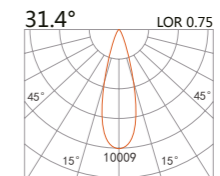

Surface Ceiling Downlight TURUS

224 163
LED Power 8W Colour Temp 2700/3000K / 4000/5000K Luminous 754lm / 754lm

LIGHT DISTRIBUTION For 3000k

224 164
LED Power 9W Colour Temp 2700/3000K / 4000/5000K Luminous 1084lm / 1084lm

224 165
LED Power 13W Colour Temp 2700/3000K / 4000/5000K Luminous 1045lm / 1045lm

LIGHT DISTRIBUTION For 3000k

224 166
LED Power 13W Colour Temp 2700/3000K / 4000/5000K Luminous 1023lm / 1101lm

LIGHT DISTRIBUTION For 3000k

224 167
LED Power 18W Colour Temp 2700/3000K / 4000/5000K Luminous 2087lm / 2087lm

224 168
LED Power 29W Colour Temp 2700/3000K / 4000/5000K Luminous 3442lm / 3442lm

LIGHT DISTRIBUTION For 3000k

white grey black