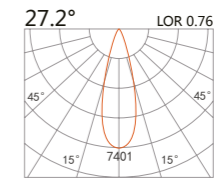

Surface Ceiling Downlight TURUS

224 163
LED Power 8W Colour Temp 2700/3000K / 4000/5000K Luminous 754lm / 754lm

LIGHT DISTRIBUTION For 3000k

224 164
LED Power 9W Colour Temp 2700/3000K / 4000/5000K Luminous 1084lm / 1084lm

224 165
LED Power 13W Colour Temp 2700/3000K / 4000/5000K Luminous 1045lm / 1045lm

LIGHT DISTRIBUTION For 3000k

224 166
LED Power 13W Colour Temp 2700/3000K / 4000/5000K Luminous 1023lm / 1101lm

LIGHT DISTRIBUTION For 3000k

224 167
LED Power 18W Colour Temp 2700/3000K / 4000/5000K Luminous 2087lm / 2087lm

224 168
LED Power 29W Colour Temp 2700/3000K / 4000/5000K Luminous 3442lm / 3442lm

LIGHT DISTRIBUTION For 3000k

white grey black