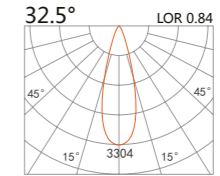

Surface Ceiling Downlight TURUS

224 163
LED Power 8W Colour Temp 2700/3000K / 4000/5000K Luminous 754lm / 754lm

LIGHT DISTRIBUTION For 3000k

224 164
LED Power 9W Colour Temp 2700/3000K / 4000/5000K Luminous 1084lm / 1084lm

224 165
LED Power 13W Colour Temp 2700/3000K / 4000/5000K Luminous 1045lm / 1045lm

LIGHT DISTRIBUTION For 3000k

224 166
LED Power 13W Colour Temp 2700/3000K / 4000/5000K Luminous 1023lm / 1101lm

LIGHT DISTRIBUTION For 3000k

224 167
LED Power 18W Colour Temp 2700/3000K / 4000/5000K Luminous 2087lm / 2087lm

224 168
LED Power 29W Colour Temp 2700/3000K / 4000/5000K Luminous 3442lm / 3442lm

LIGHT DISTRIBUTION For 3000k

white grey black