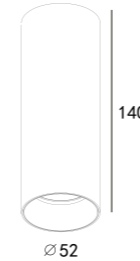

Surface Ceiling Downlight TURUS

224 163
LED Power 8W Colour Temp 2700/3000K / 4000/5000K Luminous 754lm / 754lm

LIGHT DISTRIBUTION For 3000k

224 164
LED Power 9W Colour Temp 2700/3000K / 4000/5000K Luminous 1084lm / 1084lm

224 165
LED Power 13W Colour Temp 2700/3000K / 4000/5000K Luminous 1045lm / 1045lm

LIGHT DISTRIBUTION For 3000k

224 166
LED Power 13W Colour Temp 2700/3000K / 4000/5000K Luminous 1023lm / 1101lm

LIGHT DISTRIBUTION For 3000k

224 167
LED Power 18W Colour Temp 2700/3000K / 4000/5000K Luminous 2087lm / 2087lm

224 168
LED Power 29W Colour Temp 2700/3000K / 4000/5000K Luminous 3442lm / 3442lm

LIGHT DISTRIBUTION For 3000k

white grey black