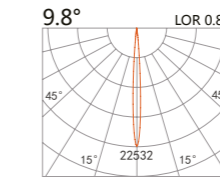

Surface Ceiling Downlight TURUS

224 163
LED Power 8W Colour Temp 2700/3000K / 4000/5000K Luminous 754lm / 754lm

LIGHT DISTRIBUTION For 3000k

224 164
LED Power 9W Colour Temp 2700/3000K / 4000/5000K Luminous 1084lm / 1084lm

224 165
LED Power 13W Colour Temp 2700/3000K / 4000/5000K Luminous 1045lm / 1045lm

LIGHT DISTRIBUTION For 3000k

224 166
LED Power 13W Colour Temp 2700/3000K / 4000/5000K Luminous 1023lm / 1101lm

LIGHT DISTRIBUTION For 3000k

224 167
LED Power 18W Colour Temp 2700/3000K / 4000/5000K Luminous 2087lm / 2087lm

224 168
LED Power 29W Colour Temp 2700/3000K / 4000/5000K Luminous 3442lm / 3442lm

LIGHT DISTRIBUTION For 3000k

white grey black