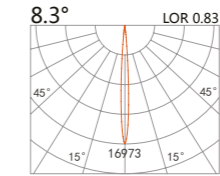

Surface Ceiling Downlight TURUS

224 163
LED Power 8W Colour Temp 2700/3000K / 4000/5000K Luminous 754lm / 754lm

LIGHT DISTRIBUTION For 3000k

224 164
LED Power 9W Colour Temp 2700/3000K / 4000/5000K Luminous 1084lm / 1084lm

224 165
LED Power 13W Colour Temp 2700/3000K / 4000/5000K Luminous 1045lm / 1045lm

LIGHT DISTRIBUTION For 3000k

224 166
LED Power 13W Colour Temp 2700/3000K / 4000/5000K Luminous 1023lm / 1101lm

LIGHT DISTRIBUTION For 3000k

224 167
LED Power 18W Colour Temp 2700/3000K / 4000/5000K Luminous 2087lm / 2087lm

224 168
LED Power 29W Colour Temp 2700/3000K / 4000/5000K Luminous 3442lm / 3442lm

LIGHT DISTRIBUTION For 3000k

white grey black