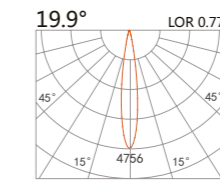

Surface Ceiling Downlight TURUS

224 163
LED Power 8W Colour Temp 2700/3000K / 4000/5000K Luminous 754lm / 754lm

LIGHT DISTRIBUTION For 3000k

224 164
LED Power 9W Colour Temp 2700/3000K / 4000/5000K Luminous 1084lm / 1084lm

224 165
LED Power 13W Colour Temp 2700/3000K / 4000/5000K Luminous 1045lm / 1045lm

LIGHT DISTRIBUTION For 3000k

224 166
LED Power 13W Colour Temp 2700/3000K / 4000/5000K Luminous 1023lm / 1101lm

LIGHT DISTRIBUTION For 3000k

224 167
LED Power 18W Colour Temp 2700/3000K / 4000/5000K Luminous 2087lm / 2087lm

224 168
LED Power 29W Colour Temp 2700/3000K / 4000/5000K Luminous 3442lm / 3442lm

LIGHT DISTRIBUTION For 3000k

white grey black