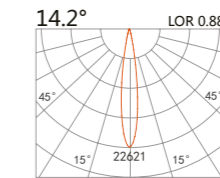

224 165
LED Power 13W Colour Temp 2700/3000K / 4000/5000K Luminous 1045lm / 1045lm

LIGHT DISTRIBUTION For 3000k

224 166
LED Power 13W Colour Temp 2700/3000K / 4000/5000K Luminous 1023lm / 1101lm

LIGHT DISTRIBUTION For 3000k

224 167
LED Power 18W Colour Temp 2700/3000K / 4000/5000K Luminous 2087lm / 2087lm

224 168
LED Power 29W Colour Temp 2700/3000K / 4000/5000K Luminous 3442lm / 3442lm

LIGHT DISTRIBUTION For 3000k

white grey black