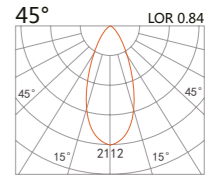

Surface Ceiling Downlight TURUS

224 163
LED Power 8W Colour Temp 2700/3000K / 4000/5000K Luminous 754lm / 754lm

LIGHT DISTRIBUTION For 3000k

224 164
LED Power 9W Colour Temp 2700/3000K / 4000/5000K Luminous 1084lm / 1084lm

224 165
LED Power 13W Colour Temp 2700/3000K / 4000/5000K Luminous 1045lm / 1045lm

LIGHT DISTRIBUTION For 3000k

224 166
LED Power 13W Colour Temp 2700/3000K / 4000/5000K Luminous 1023lm / 1101lm

LIGHT DISTRIBUTION For 3000k

224 167
LED Power 18W Colour Temp 2700/3000K / 4000/5000K Luminous 2087lm / 2087lm

224 168
LED Power 29W Colour Temp 2700/3000K / 4000/5000K Luminous 3442lm / 3442lm

LIGHT DISTRIBUTION For 3000k

white grey black