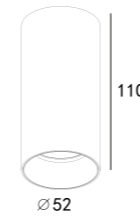

Surface Ceiling Downlight TURUS

224 163
LED Power 8W Colour Temp 2700/3000K / 4000/5000K Luminous 754lm / 754lm

LIGHT DISTRIBUTION For 3000k

224 164
LED Power 9W Colour Temp 2700/3000K / 4000/5000K Luminous 1084lm / 1084lm

224 165
LED Power 13W Colour Temp 2700/3000K / 4000/5000K Luminous 1045lm / 1045lm

LIGHT DISTRIBUTION For 3000k

224 166
LED Power 13W Colour Temp 2700/3000K / 4000/5000K Luminous 1023lm / 1101lm

LIGHT DISTRIBUTION For 3000k

224 167
LED Power 18W Colour Temp 2700/3000K / 4000/5000K Luminous 2087lm / 2087lm

224 168
LED Power 29W Colour Temp 2700/3000K / 4000/5000K Luminous 3442lm / 3442lm

LIGHT DISTRIBUTION For 3000k

white grey black