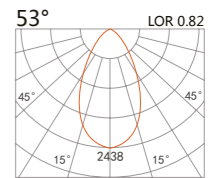

224 165
LED Power 13W Colour Temp 2700/3000K / 4000/5000K Luminous 1045lm / 1045lm

LIGHT DISTRIBUTION For 3000k

224 166
LED Power 13W Colour Temp 2700/3000K / 4000/5000K Luminous 1023lm / 1101lm

LIGHT DISTRIBUTION For 3000k

224 167
LED Power 18W Colour Temp 2700/3000K / 4000/5000K Luminous 2087lm / 2087lm

224 168
LED Power 29W Colour Temp 2700/3000K / 4000/5000K Luminous 3442lm / 3442lm

LIGHT DISTRIBUTION For 3000k

white grey black