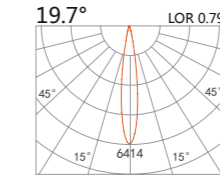

Surface Ceiling Downlight TURUS

224 163
LED Power 8W Colour Temp 2700/3000K / 4000/5000K Luminous 754lm / 754lm

LIGHT DISTRIBUTION For 3000k

224 164
LED Power 9W Colour Temp 2700/3000K / 4000/5000K Luminous 1084lm / 1084lm

224 165
LED Power 13W Colour Temp 2700/3000K / 4000/5000K Luminous 1045lm / 1045lm

LIGHT DISTRIBUTION For 3000k

224 166
LED Power 13W Colour Temp 2700/3000K / 4000/5000K Luminous 1023lm / 1101lm

LIGHT DISTRIBUTION For 3000k

224 167
LED Power 18W Colour Temp 2700/3000K / 4000/5000K Luminous 2087lm / 2087lm

224 168
LED Power 29W Colour Temp 2700/3000K / 4000/5000K Luminous 3442lm / 3442lm

LIGHT DISTRIBUTION For 3000k

white grey black