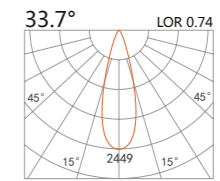

Surface Ceiling Downlight TURUS

224 163
LED Power 8W Colour Temp 2700/3000K / 4000/5000K Luminous 754lm / 754lm

LIGHT DISTRIBUTION For 3000k

224 164
LED Power 9W Colour Temp 2700/3000K / 4000/5000K Luminous 1084lm / 1084lm

224 165
LED Power 13W Colour Temp 2700/3000K / 4000/5000K Luminous 1045lm / 1045lm

LIGHT DISTRIBUTION For 3000k

224 166
LED Power 13W Colour Temp 2700/3000K / 4000/5000K Luminous 1023lm / 1101lm

LIGHT DISTRIBUTION For 3000k

224 167
LED Power 18W Colour Temp 2700/3000K / 4000/5000K Luminous 2087lm / 2087lm

224 168
LED Power 29W Colour Temp 2700/3000K / 4000/5000K Luminous 3442lm / 3442lm

LIGHT DISTRIBUTION For 3000k

white grey black