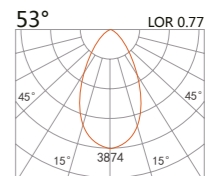

224 165
LED Power 13W Colour Temp 2700/3000K / 4000/5000K Luminous 1045lm / 1045lm

LIGHT DISTRIBUTION For 3000k

224 166
LED Power 13W Colour Temp 2700/3000K / 4000/5000K Luminous 1023lm / 1101lm

LIGHT DISTRIBUTION For 3000k

224 167
LED Power 18W Colour Temp 2700/3000K / 4000/5000K Luminous 2087lm / 2087lm

224 168
LED Power 29W Colour Temp 2700/3000K / 4000/5000K Luminous 3442lm / 3442lm

LIGHT DISTRIBUTION For 3000k

white grey black