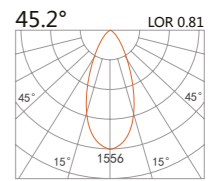

Surface Ceiling Downlight TURUS

224 163
LED Power 8W Colour Temp 2700/3000K / 4000/5000K Luminous 754lm / 754lm

LIGHT DISTRIBUTION For 3000k

224 164
LED Power 9W Colour Temp 2700/3000K / 4000/5000K Luminous 1084lm / 1084lm

224 165
LED Power 13W Colour Temp 2700/3000K / 4000/5000K Luminous 1045lm / 1045lm

LIGHT DISTRIBUTION For 3000k

224 166
LED Power 13W Colour Temp 2700/3000K / 4000/5000K Luminous 1023lm / 1101lm

LIGHT DISTRIBUTION For 3000k

224 167
LED Power 18W Colour Temp 2700/3000K / 4000/5000K Luminous 2087lm / 2087lm

224 168
LED Power 29W Colour Temp 2700/3000K / 4000/5000K Luminous 3442lm / 3442lm

LIGHT DISTRIBUTION For 3000k

white grey black