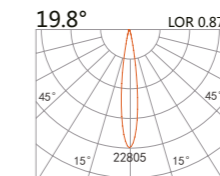

Surface Ceiling Downlight TURUS

224 163
LED Power 8W Colour Temp 2700/3000K / 4000/5000K Luminous 754lm / 754lm

LIGHT DISTRIBUTION For 3000k

224 164
LED Power 9W Colour Temp 2700/3000K / 4000/5000K Luminous 1084lm / 1084lm

224 165
LED Power 13W Colour Temp 2700/3000K / 4000/5000K Luminous 1045lm / 1045lm

LIGHT DISTRIBUTION For 3000k

224 166
LED Power 13W Colour Temp 2700/3000K / 4000/5000K Luminous 1023lm / 1101lm

LIGHT DISTRIBUTION For 3000k

224 167
LED Power 18W Colour Temp 2700/3000K / 4000/5000K Luminous 2087lm / 2087lm

224 168
LED Power 29W Colour Temp 2700/3000K / 4000/5000K Luminous 3442lm / 3442lm

LIGHT DISTRIBUTION For 3000k

white grey black